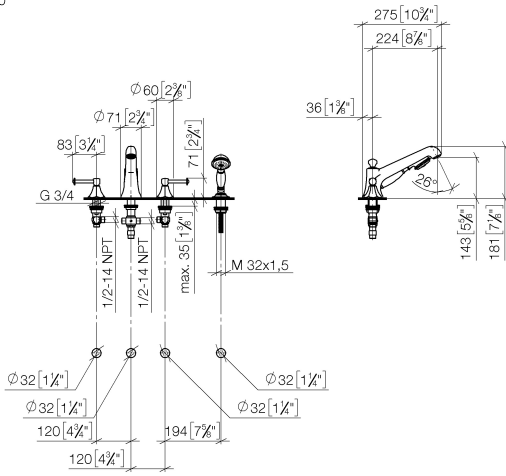

MADISON Bath shower set for bath rim or tile edge installation - Brushed Platinum

MADISON

ST 030 100 3370

- spout: circular, air-enriched flow
- max. spout flow rate 23 l/min
- Hand shower: COMPACT RAIN, max. flow rate 6.8 l/min (at 3 bar)
- complete hand shower set with anti-scale system
- 225mm projection
- automatic bath/shower diverter
- height of mixer 185 mm
- height up to aerator 140 mm
- hole diameter valve 32 mm
- hole diameter spout 32 mm
- hole diameter for complete hand shower set 32 mm
- rosette for spout Ø 70mm
- rosette for complete hand shower set Ø 60mm
- rosette for deck valve Ø 60mm
- metal shower hose 1750mm with integrated anti-twist protection

Individual components of this set

You need the following components for this set

1x 27 502 370-06

2x 11 170 370-06

MADISON Bath shower set for bath rim or tile edge installation - Brushed
Platinum

MADISON

ST 030 100 3370

ST 030 100 3370

MADISON Bath shower set for bath rim or tile edge installation - Brushed Platinum

MADISON

ST 030 100 3370
mm [inches]
1:10

Flow rate chart

Certificates

LGA_8028.

Belgaqua_21-380-
27_4.

ST 030 100 3370

Spare parts list

No.	Item Number	Name	Quantity used	Delivery time
1	20 000 370-06	side panel	1	60
2	13 502 380-06	spout	1	60
3	12 502 970 90	High pressure hose 1/2" x 1/2" x 400 mm -	2	2
4	20 000 371-06	side panel	1	60
5	27 703 370-06	shower set	1	60