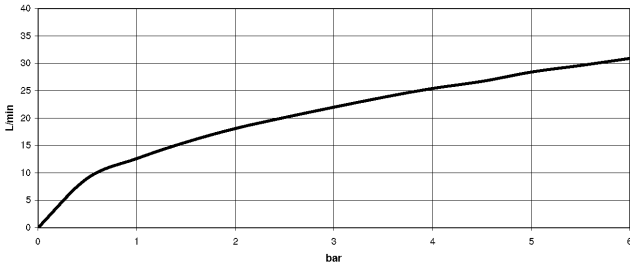

ST 030 100 3370

MADISON Bath shower set for bath rim or tile edge installation - Brushed Platinum

MADISON

ST 030 100 3370
mm [inches]
1:10

Flow rate chart

Certificates

LGA_8028.

Belgaqua_21-380-
27_4.