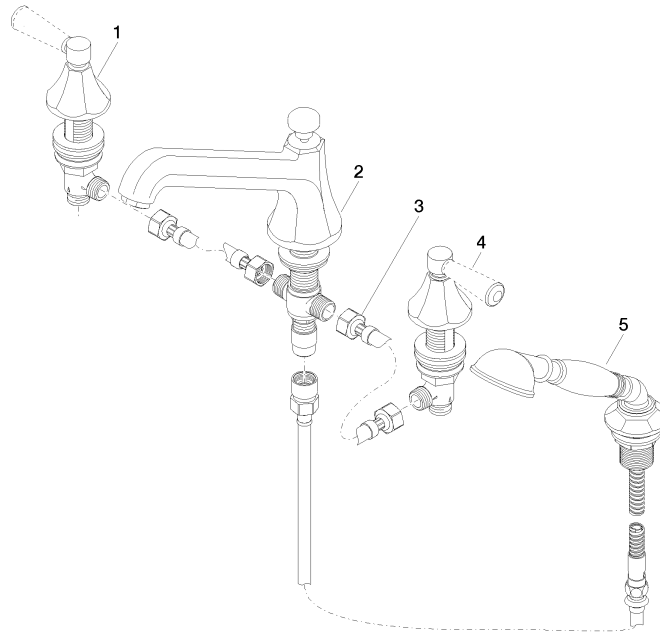

MADISON Bath shower set for bath rim or tile edge installation - Brushed Platinum

MADISON

ST 030 100 3370

- spout: circular, air-enriched flow
- max. spout flow rate 23 l/min
- Hand shower: COMPACT RAIN, max. flow rate 6.8 l/min (at 3 bar)
- complete hand shower set with anti-scale system
- 225mm projection
- automatic bath/shower diverter
- height of mixer 185 mm
- height up to aerator 140 mm
- hole diameter valve 32 mm
- hole diameter spout 32 mm
- hole diameter for complete hand shower set 32 mm
- rosette for spout Ø 70mm
- rosette for complete hand shower set Ø 60mm
- rosette for deck valve Ø 60mm
- metal shower hose 1750mm with integrated anti-twist protection

ST 030 100 3370

MADISON Bath shower set for bath rim or tile edge installation - Brushed Platinum

MADISON

ST 030 100 3370
mm [inches]
1:10

Flow rate chart

Certificates

LGA_8028.

Belgaqua_21-380-
27_4.

ST 030 100 3370

Spare parts list

No.	Item Number	Name	Quantity used	Delivery time
1	20 000 370-06	side panel	1	60
2	13 502 380-06	spout	1	60
3	12 502 970 90	High pressure hose 1/2" x 1/2" x 400 mm -	2	2
4	20 000 371-06	side panel	1	60
5	27 703 370-06	shower set	1	60

**MADISON Bath shower set for bath rim or tile edge installation - Brushed
Platinum**

MADISON

ST 030 100 3370

- for basin fittings

NOTE: Mixers are supplied without lever inserts.
Please order the lever inserts separately!